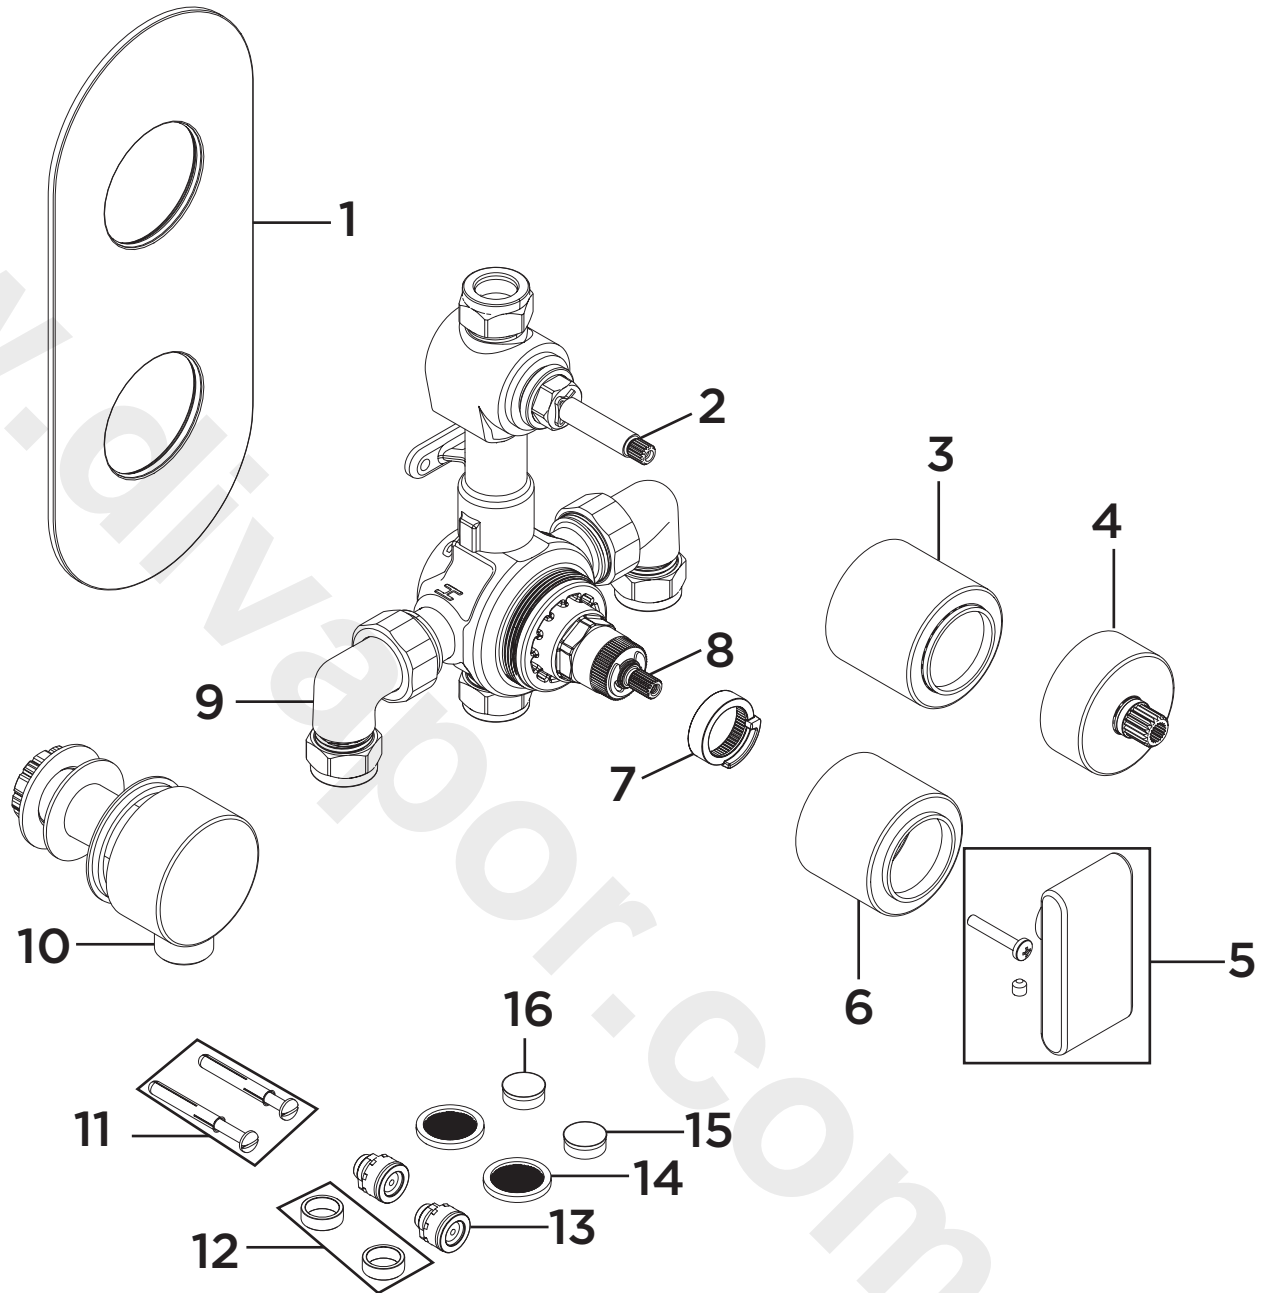

**Product Code:** PIV2 SHCVO C  
**Revision:** D3

1	Concealing Plate
2	3/4" Ceramic Disc Valve
3	Flow Valve Shroud
4	Handle Shroud
5	Handle Assembly
6	Temperature Valve Shroud
7	Temperature Stop
8	35mm Thermostatic Cartridge
9	Elbow Assembly
10	Wall Outlet Assembly
11	Screw Pack
12	Inserts (Pair)
13	Check Valve
14	Filter Washer
15	5lpm Flow Limiter
16	7lpm Flow Limiter